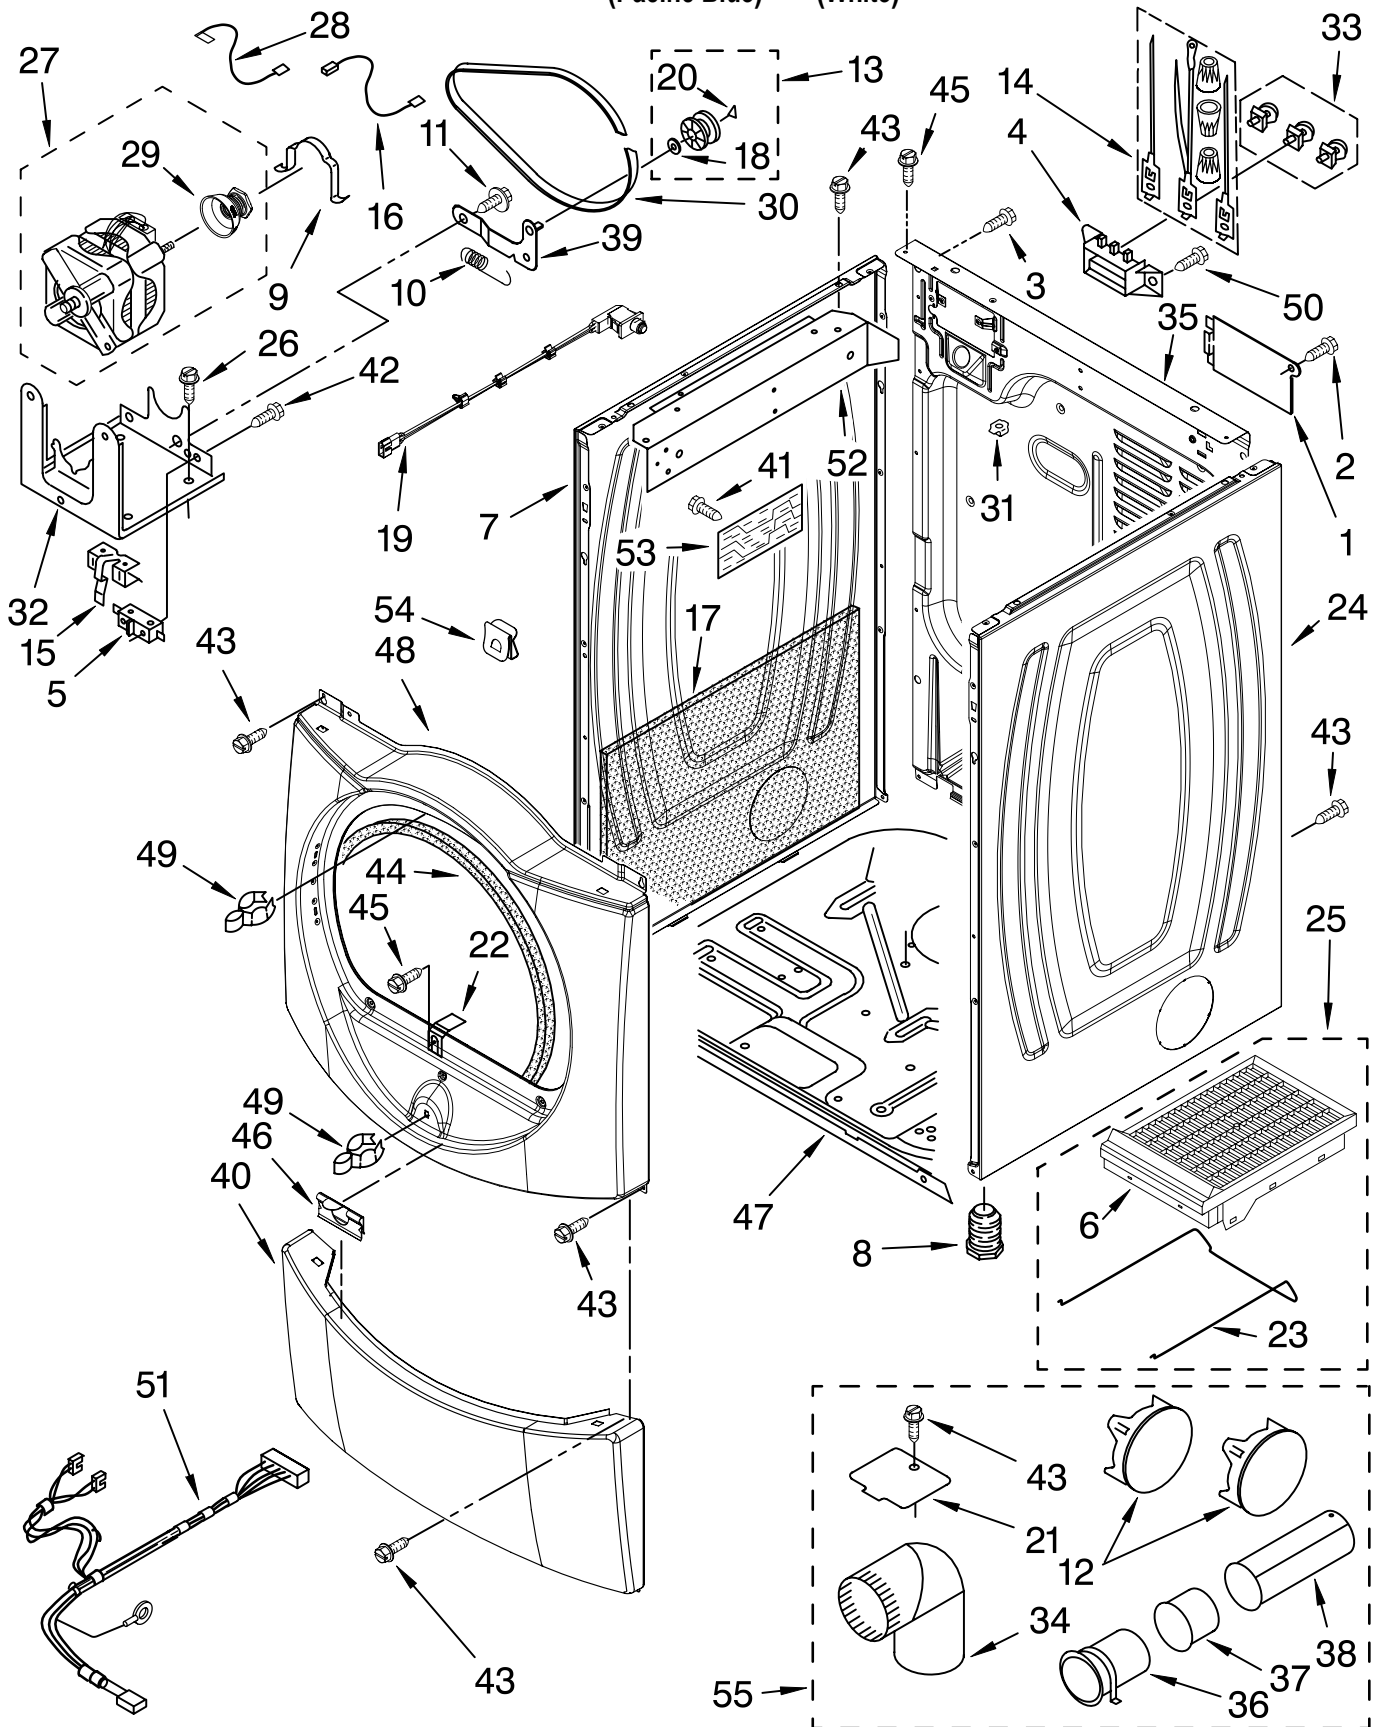

CABINET PARTS

For Models: MED9800TK0, MED9800TQ0
(Pacific Blue) (White)

FOR ORDERING INFORMATION REFER TO PARTS PRICE LIST

CABINET PARTS

For Models: MED9800TK0, MED9800TQ0
(Pacific Blue) (White)

Illus. No.	Part No.	DESCRIPTION	Illus. No.	Part No.	DESCRIPTION	Illus. No.	Part No.	DESCRIPTION
1	8576583	Cover, Terminal Block	18	233520	Washer, Thrust	39	3388674	Idler Bracket
2	3390814	Screw, 8-18 x 3/8	19	W10128087	Assembly, Door Switch	40		Toe Panel
3	697776	Screw, 10-32 x 5/8 (Ground)	20	W10121334	Washer		W10116279	Pacific Blue
4	3397659	Block, Terminal	21	8066115	Cover-Plate	41	3400826	Screw, 8-18 x 3/4
5	3394881	Switch, Broken Belt	22	8529053	Ramp, Door	42	98129	Screw, 6-20 x 1 1/16
6	8521959	Dry Rack (Top)	23	8521961	Dry Rack Support	43	3390647	Screw, 8-18 x 1/2
7		Panel, Side (L.H.)	24		Panel, Side (R.H.)	44	3387242	Seal, Front Panel
	W10138993	Pacific Blue		W10139007	Pacific Blue	45	3393008	Screw, 10-16 x 1/2
	W10138989	White		W10139003	White	46	8519459	Clip, Toe Panel
8	3392100	Foot, Dryer	25	8521957	Dry Rack Assembly	47	8519207	Base, Cabinet
	279810	Foot - Optional (Extended Length Package Of 2) (Not Included)	26	343641	Screw, 8-18 x 1/2	48		Front Panel (Includes Illus. 44)
9	660658	Clamp, Motor (2)	27	8538263	Motor, Assembly 60 HZ.		W10133984	Pacific Blue
10	3387374	Spring, Idler	28	3398948	Wire, Jumper (Broken Belt Switch)		8562162	White
11	3389420	Retainer, Idler	29	8578220	Pulley 60 HZ.	49	696144	Strike, Door (2)
12		Plug, Multivent	30	3387610	Belt, Drive	50	359625	Screw, 8-18 x 1/2
	8561800	Pacific Blue	31	692400	Nut, Push-In	51	8299925	Harness, Digital Interface
	697750	White	32	3387118	Bracket, Motor	52	8519273	Bracket, Control
13	3388672	Pulley Assembly	33	279393	Terminal Block Screw Kit (For Terminal Block)	53	8546219	Control Board
14	279318	Terminal, Brass & Tinned (3) (Includes Illus. 33)	34	49026	4" - 90° Elbow	54	62825	Clip-S Type
15	8066120	Lever, Snap Switch	35	W10133207	Panel, Rear	Optional Parts Not Included		
16	3394081	Wire, Belt Switch	36	8563747	Exhaust Pipe & Bracket	Dryer Exhaust Kit		
17	W10128772	Sound Panel	37	8563750	Exhaust Pipe (Short)	(For Side & Bottom Venting)		
			38	8563749	Exhaust Pipe (Long)			
						55	280102	Pacific Blue
							279818	White

FOR ORDERING INFORMATION REFER TO PARTS PRICE LIST